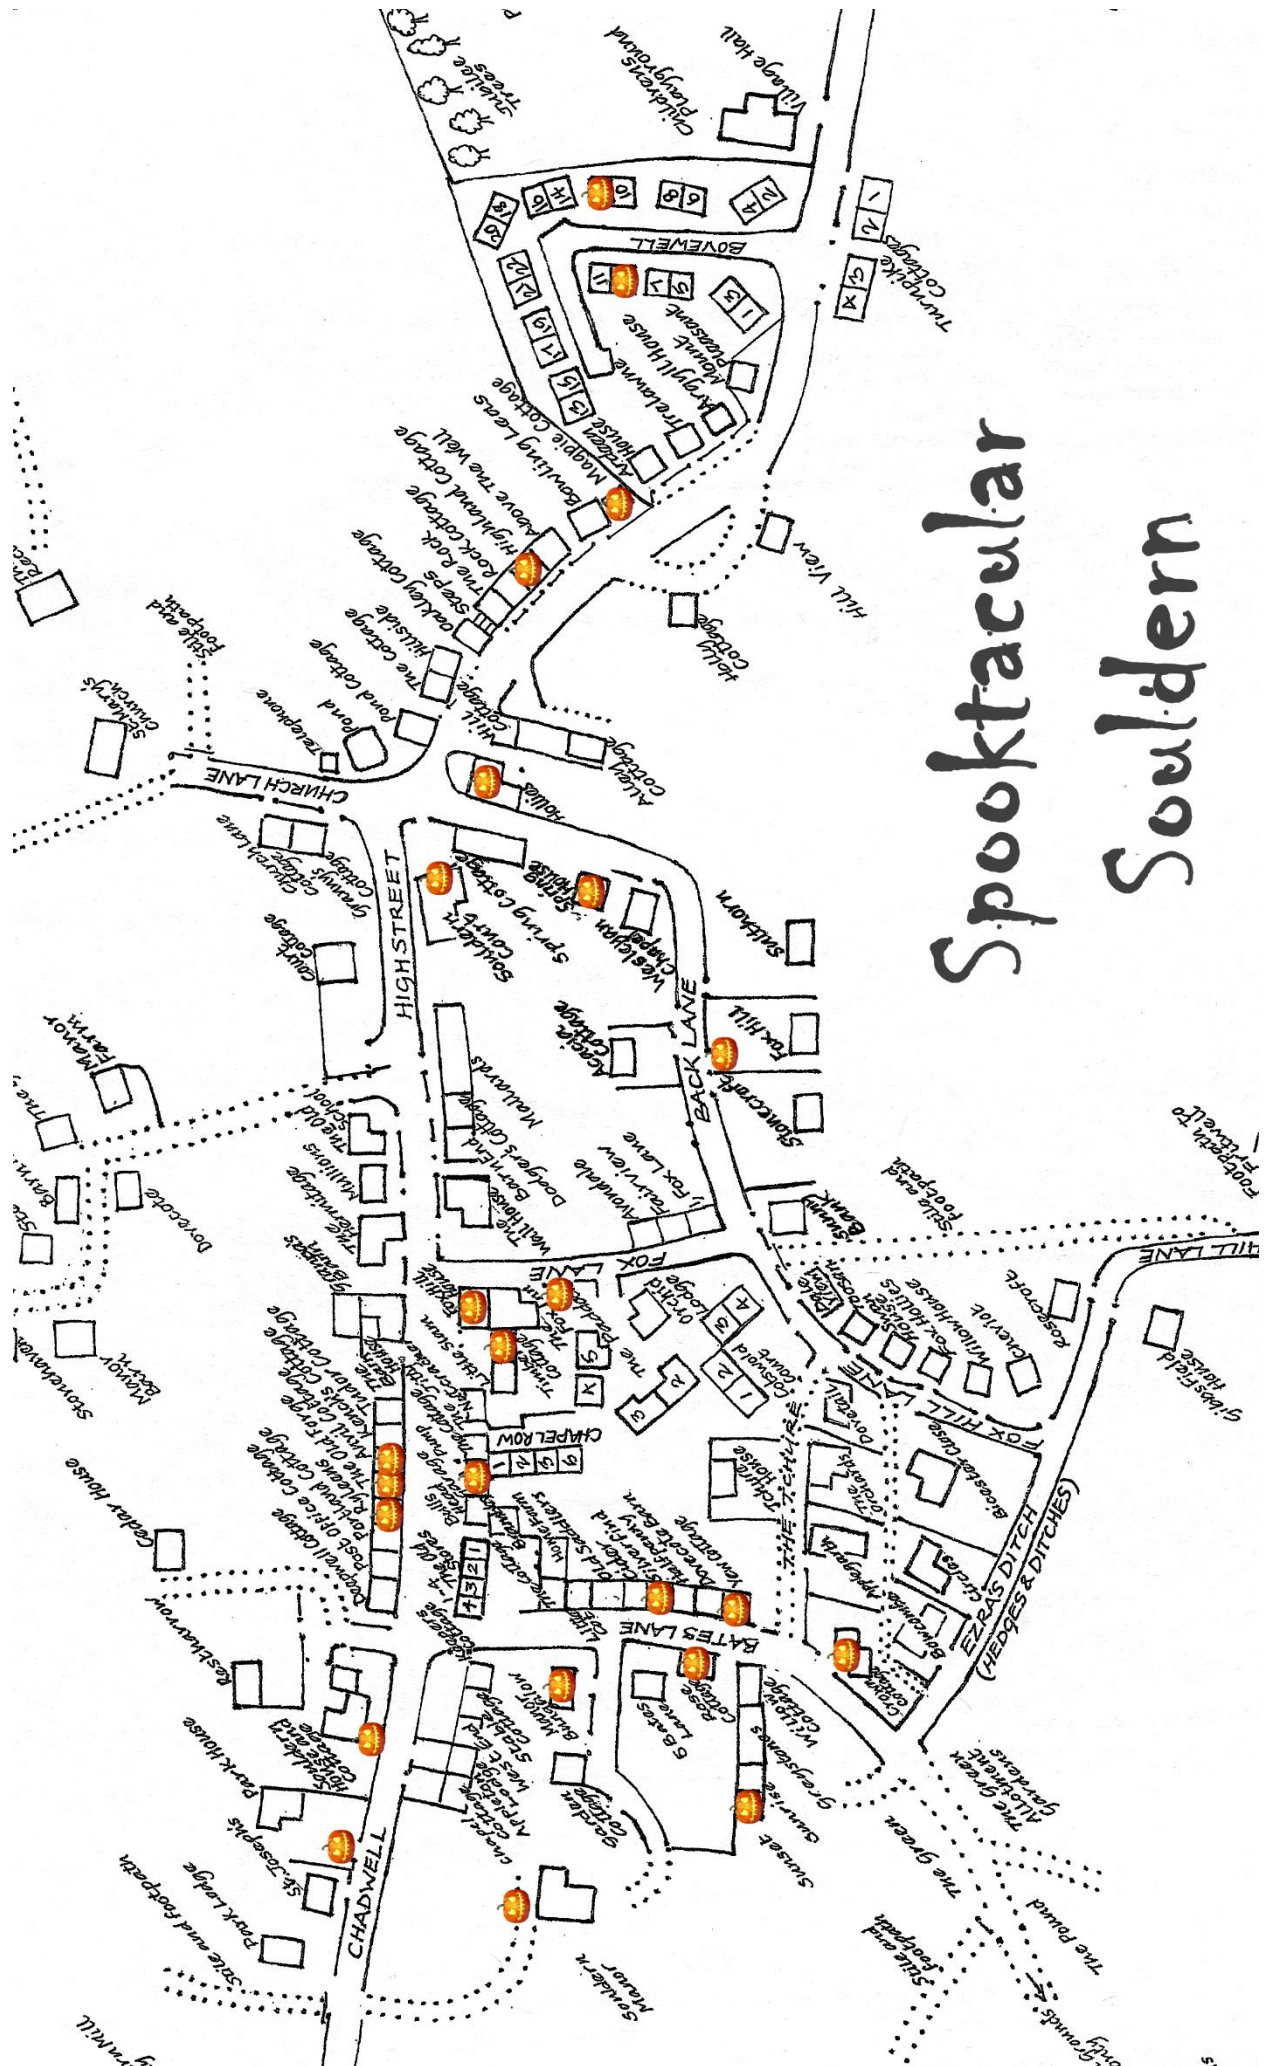

Spooktacular

Southern

as

only

Footpath

Footpath

Footpath